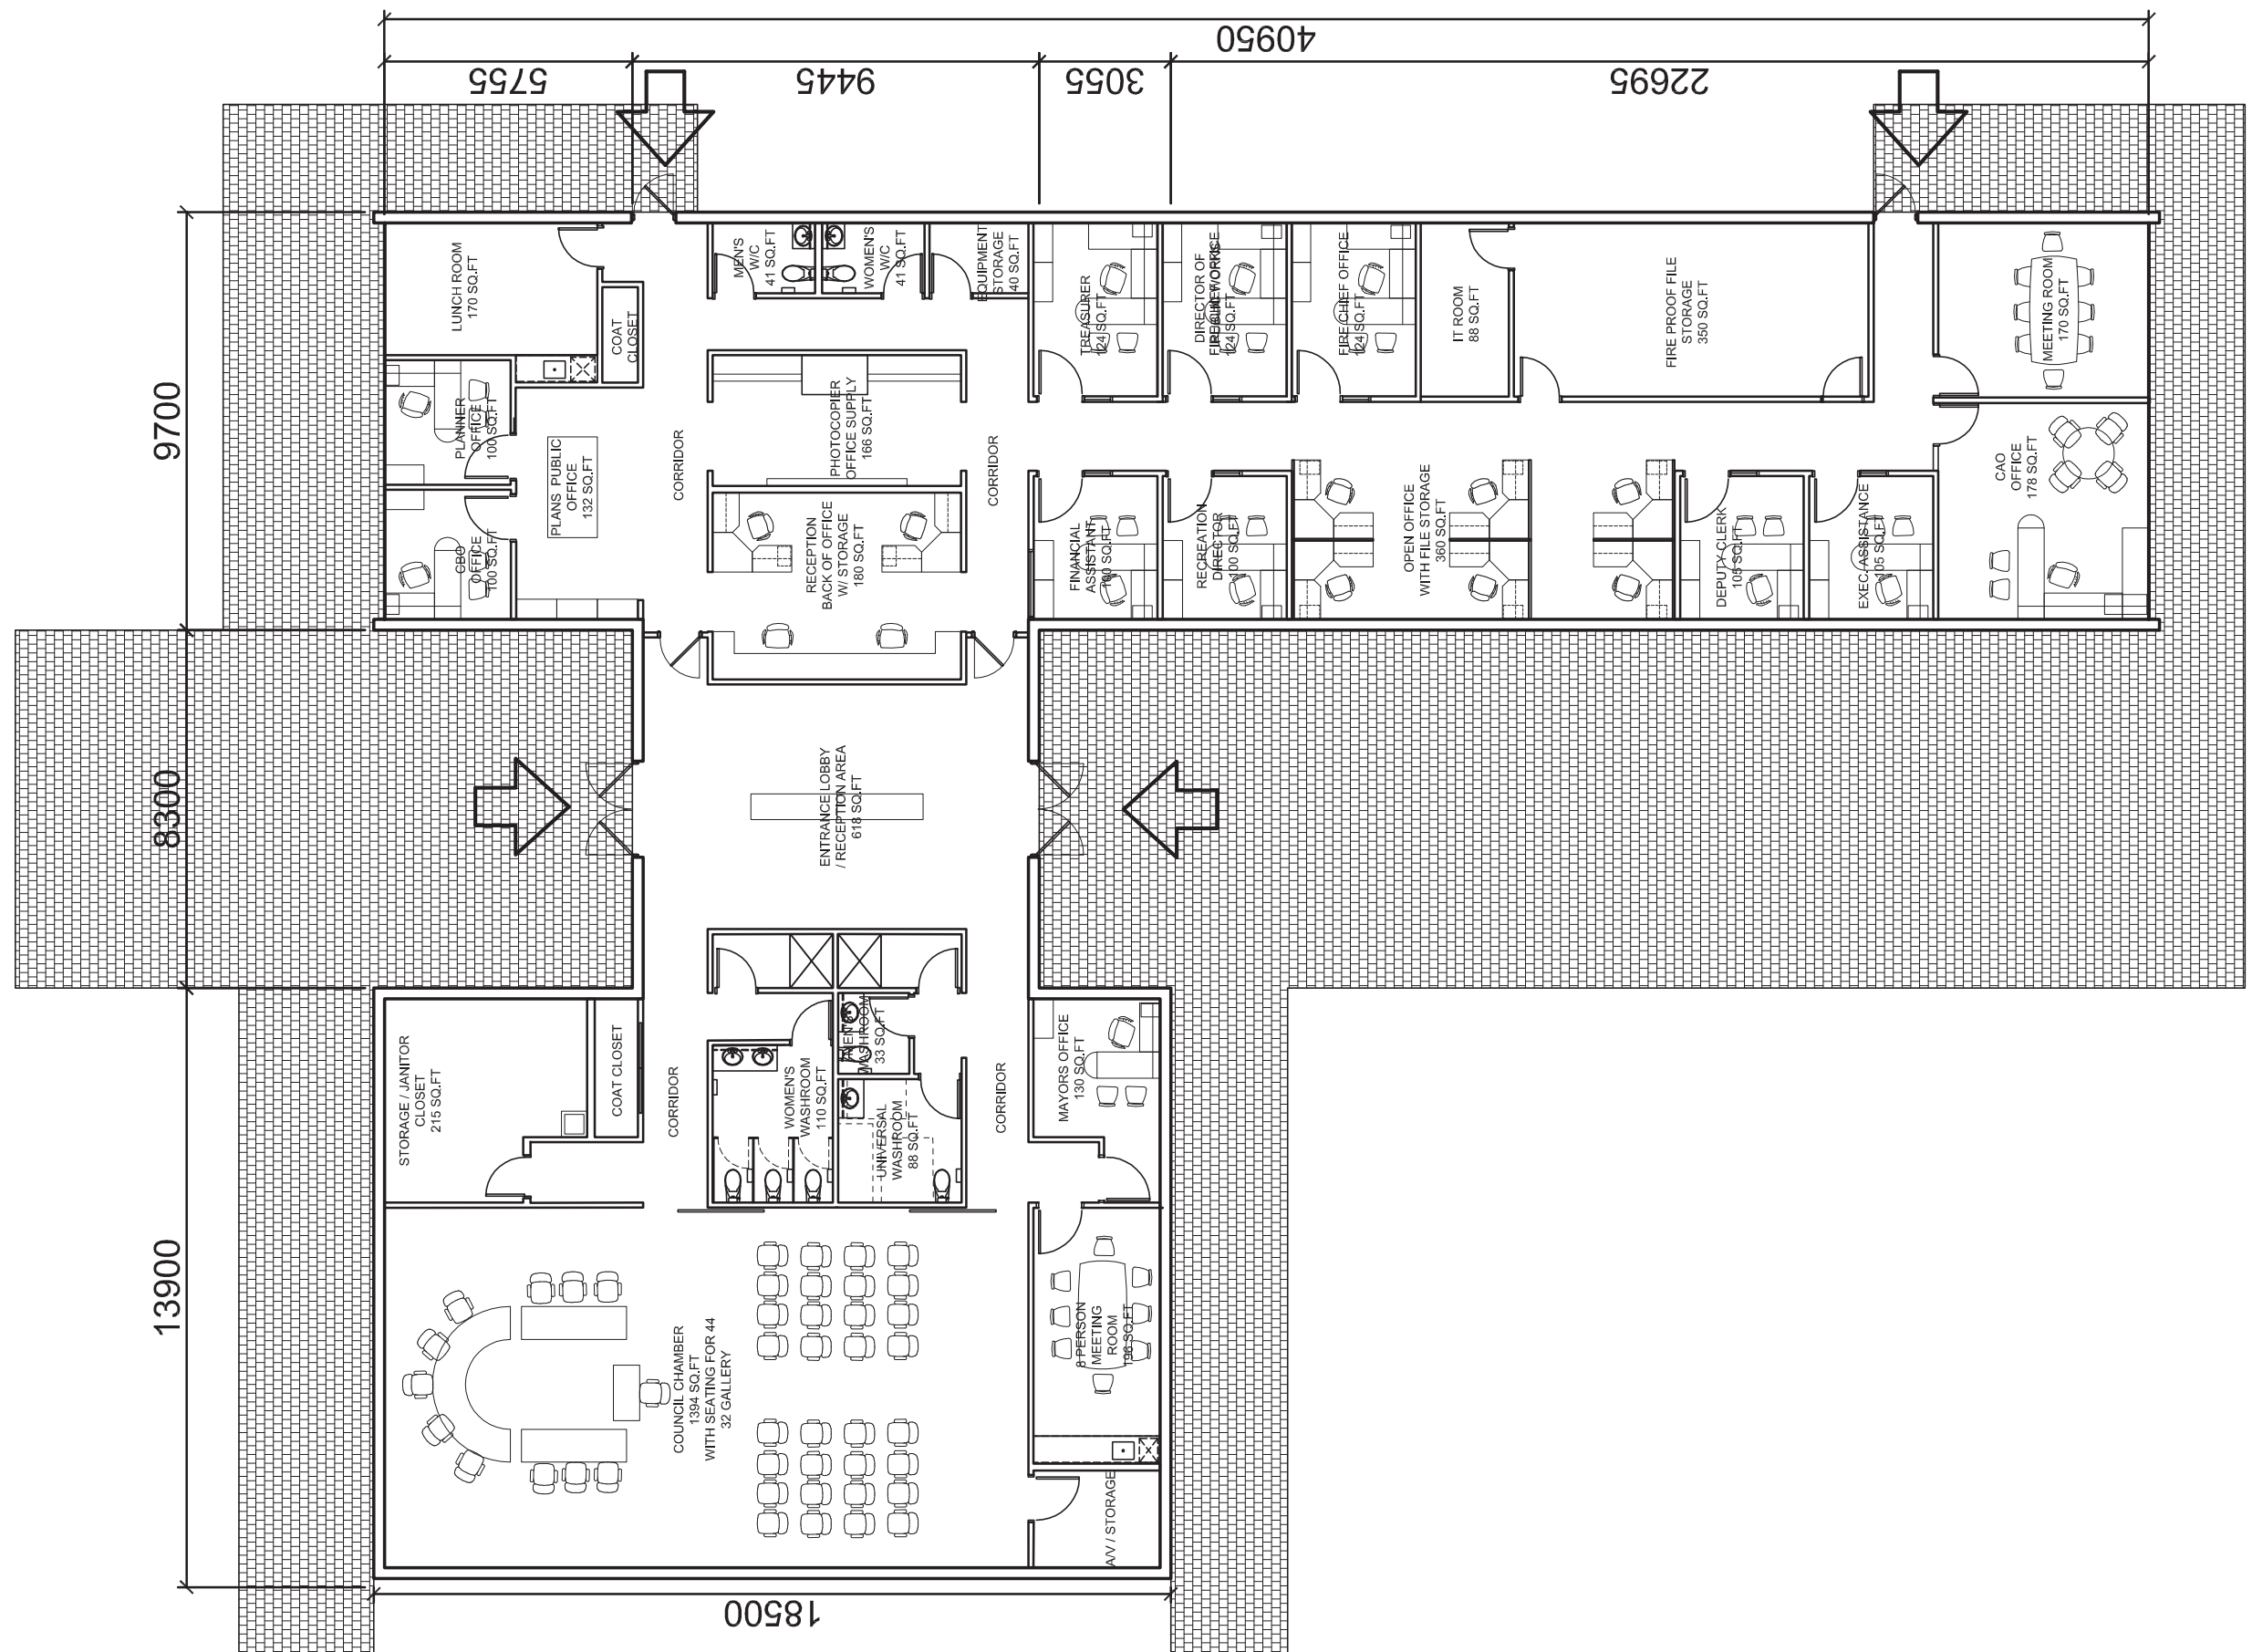

SITE PLAN PHASE 2

1:600

PLOT DATE: FRIDAY, JANUARY 6, 2017

McNAB / BRAESIDE

McNAB / BRAESIDE

ONTARIO

FLOOR PLAN (OPTION 1)

1:150

PLOT DATE: MONDAY, JANUARY 9, 2017

PERNEEL BUILDING FLOOR PLAN

1/8" = 1'-0"

PLOT DATE: 09/01/2017

McNAB / BRAESIDE TOWN CENTRE

RUSSET DR.

ONTARIO

PERSPECTIVE