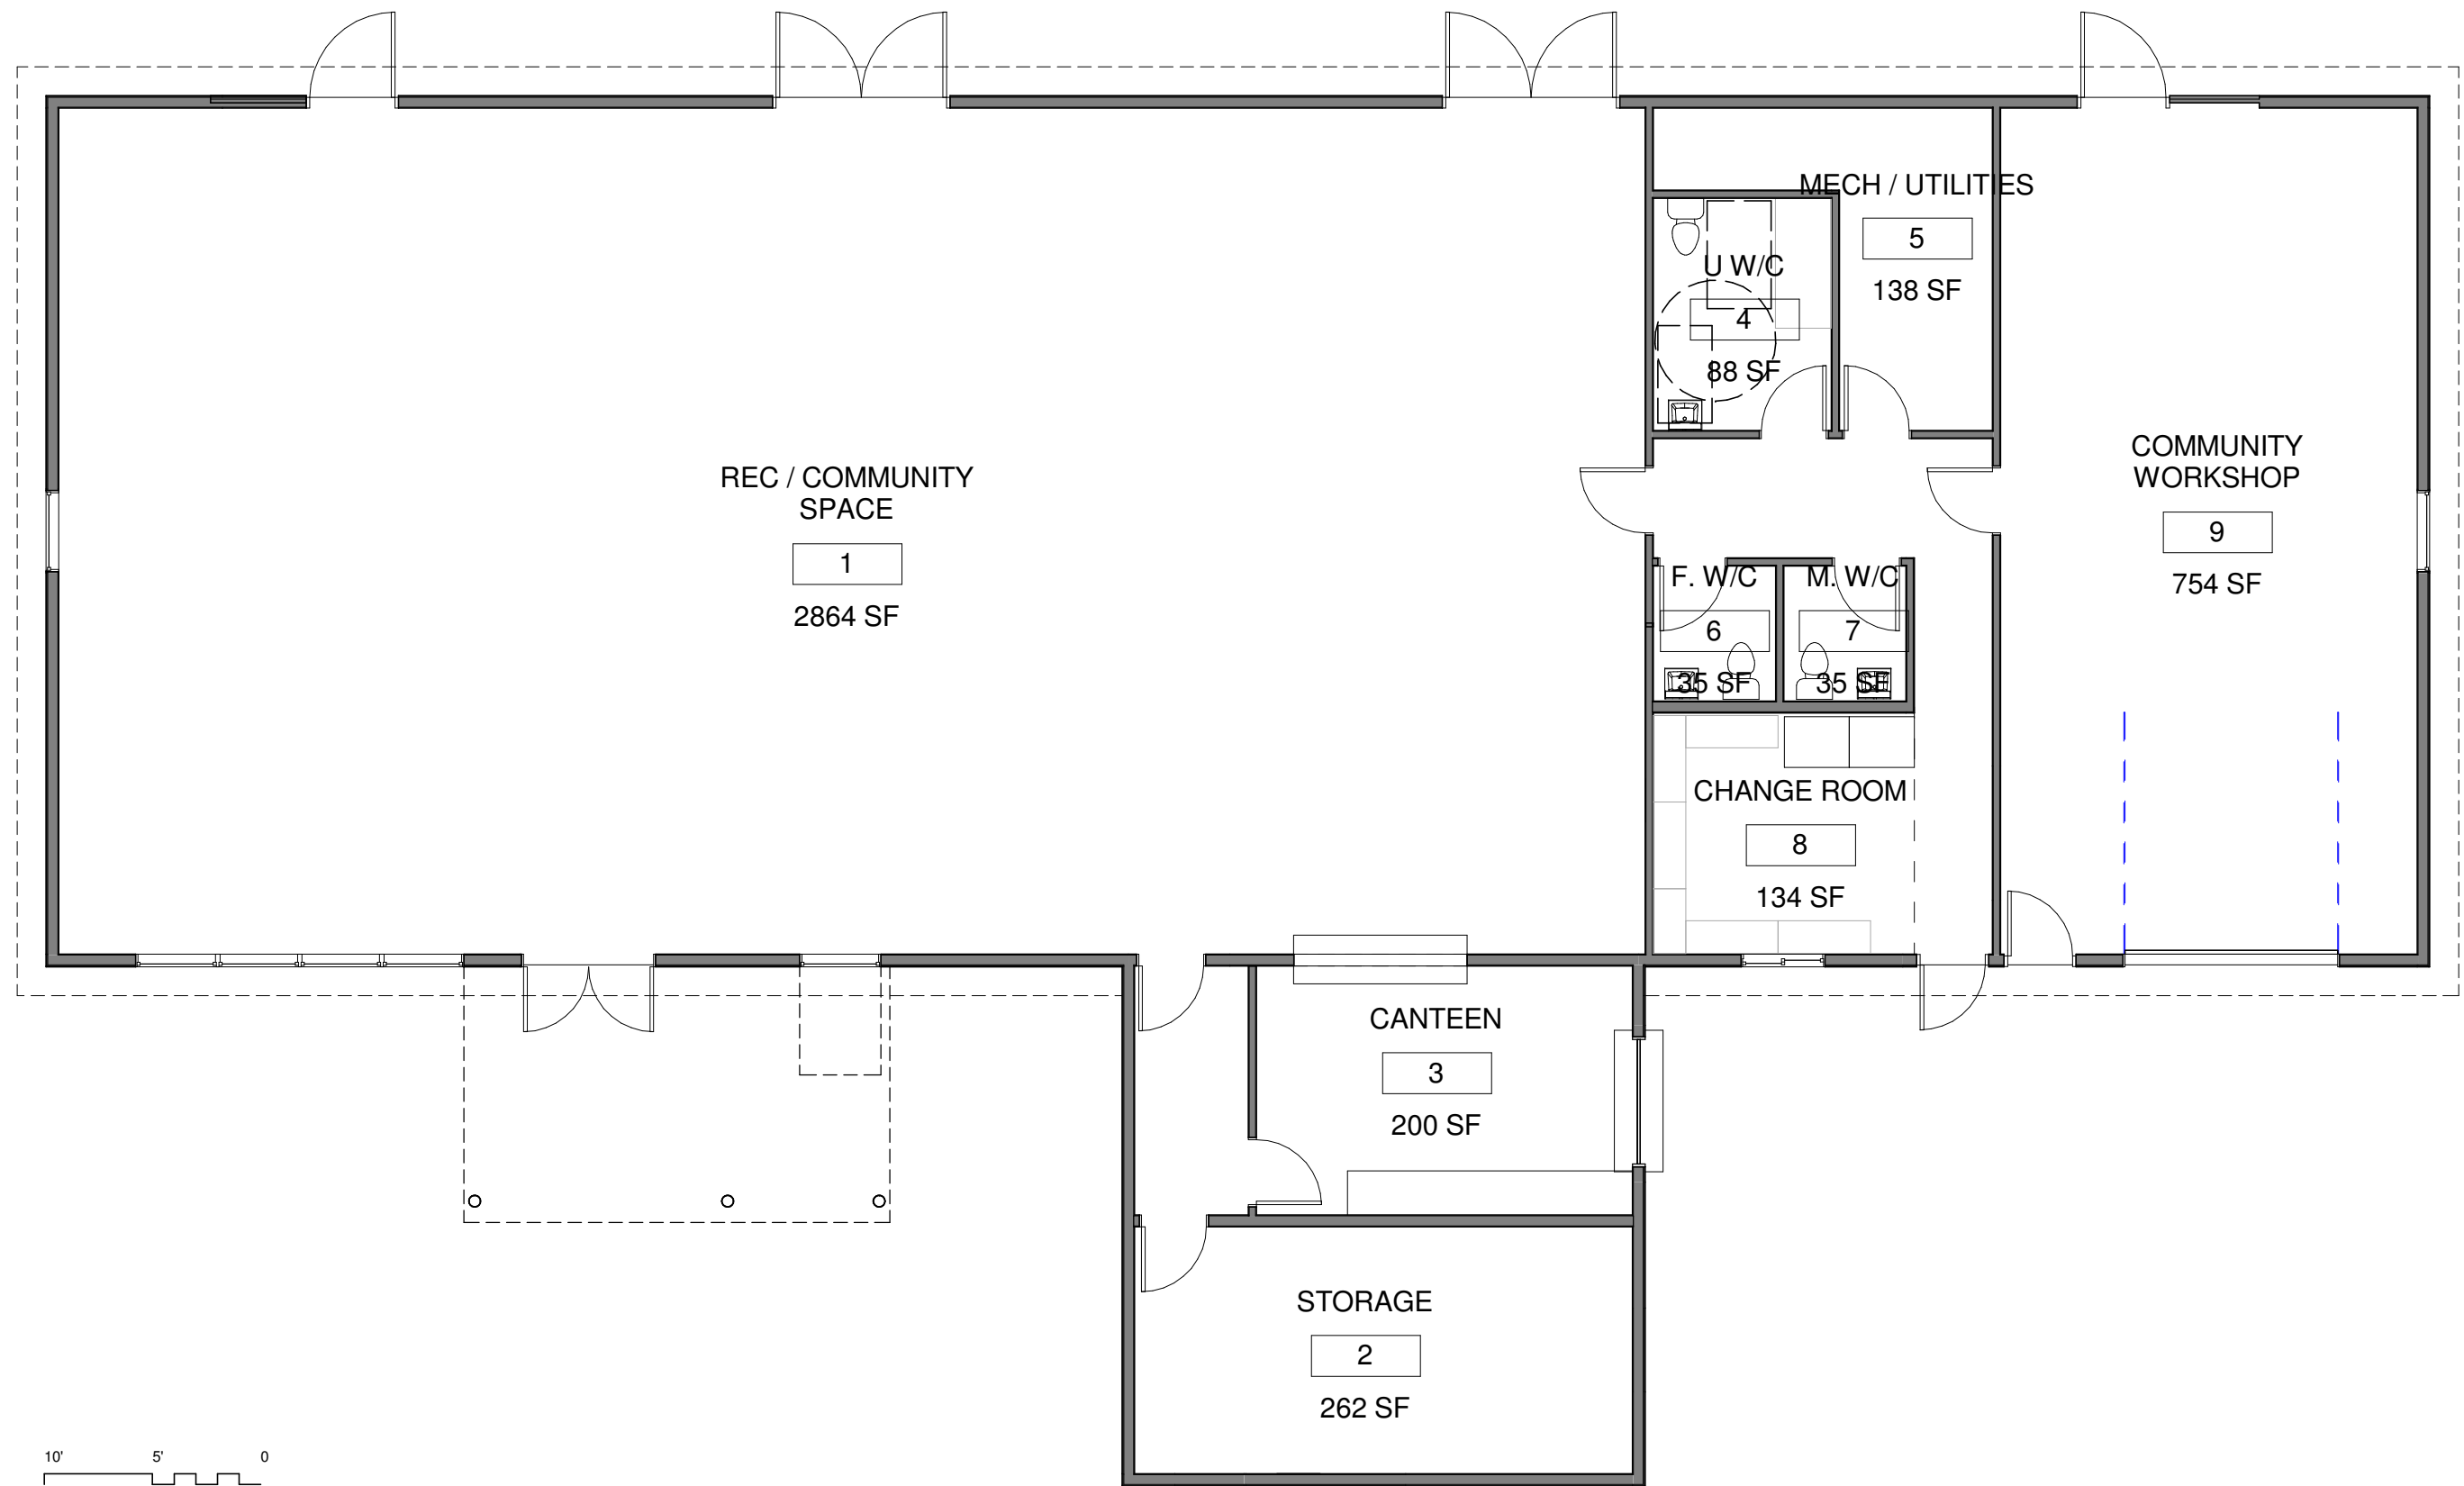

SITE PLAN PHASE 2

1:600

PLOT DATE: FRIDAY, JANUARY 6, 2017

McNAB / BRAESIDE

McNAB / BRAESIDE

ONTARIO

FLOOR PLAN (OPTION 1)

1:150

PLOT DATE: MONDAY, JANUARY 9, 2017

PERNEEL BUILDING FLOOR PLAN

1/8" = 1'-0"

PLOT DATE: 09/01/2017

McNAB / BRAESIDE TOWN CENTRE

RUSSET DR.

ONTARIO

PERSPECTIVE