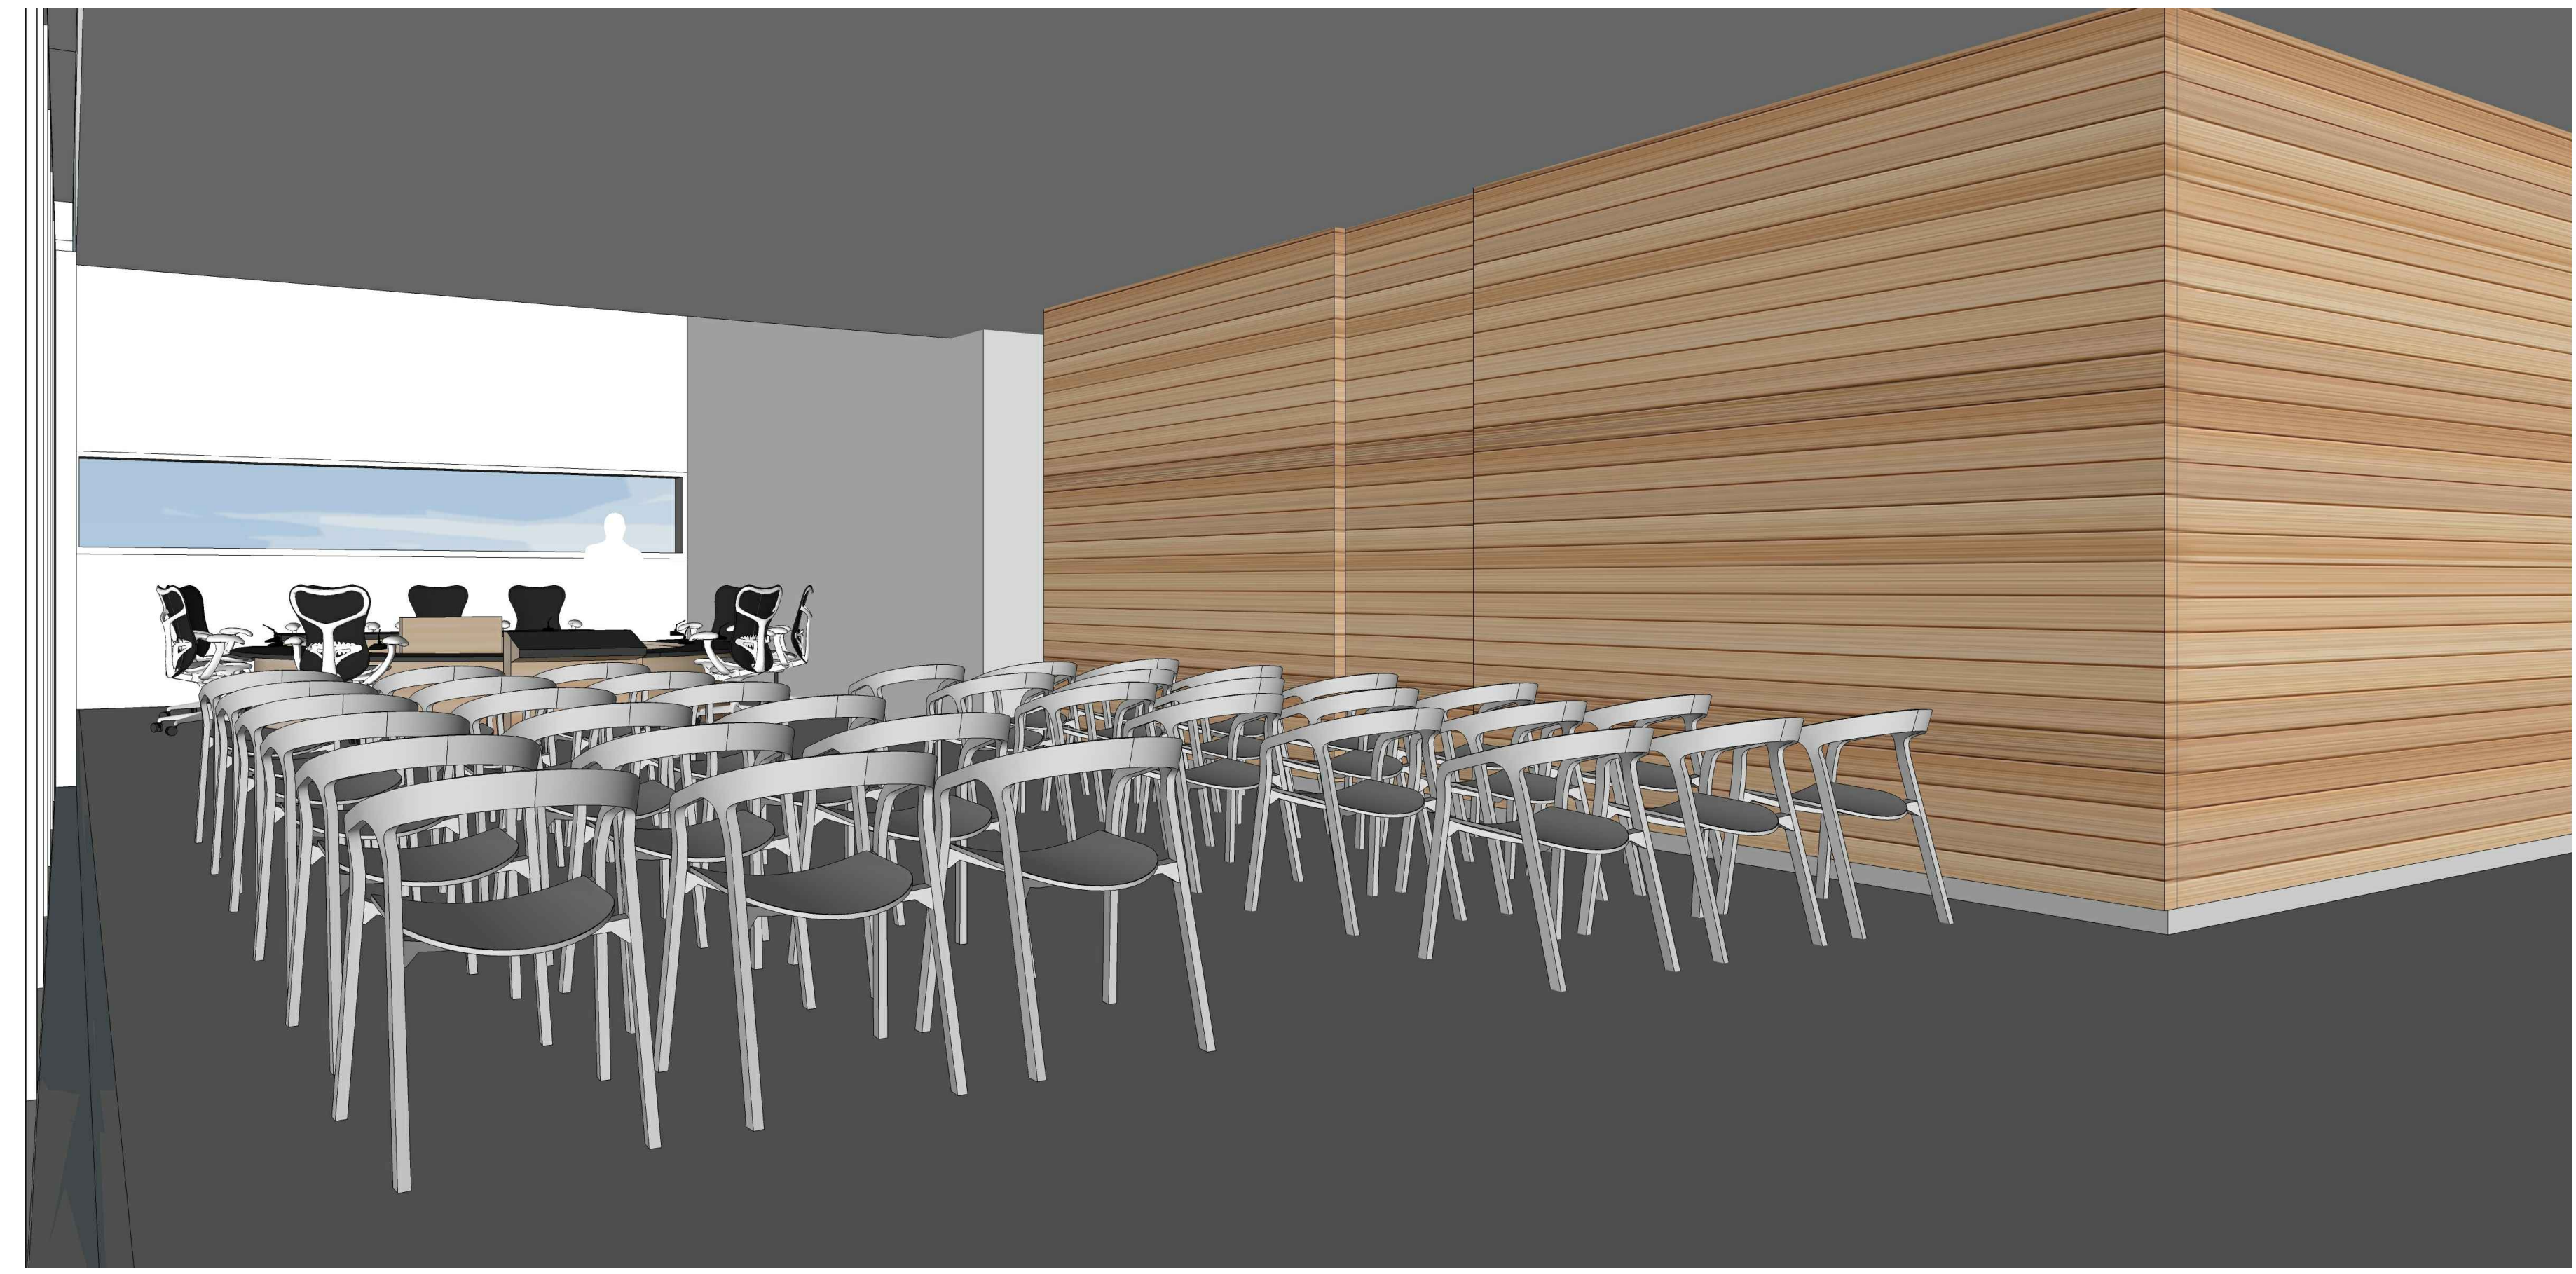

PERSPECTIVE

PLOT DATE: Wednesday, December 21, 2016

McNAB / BRAESIDE TOWN HALL
RUSSET DR. ONTARIO