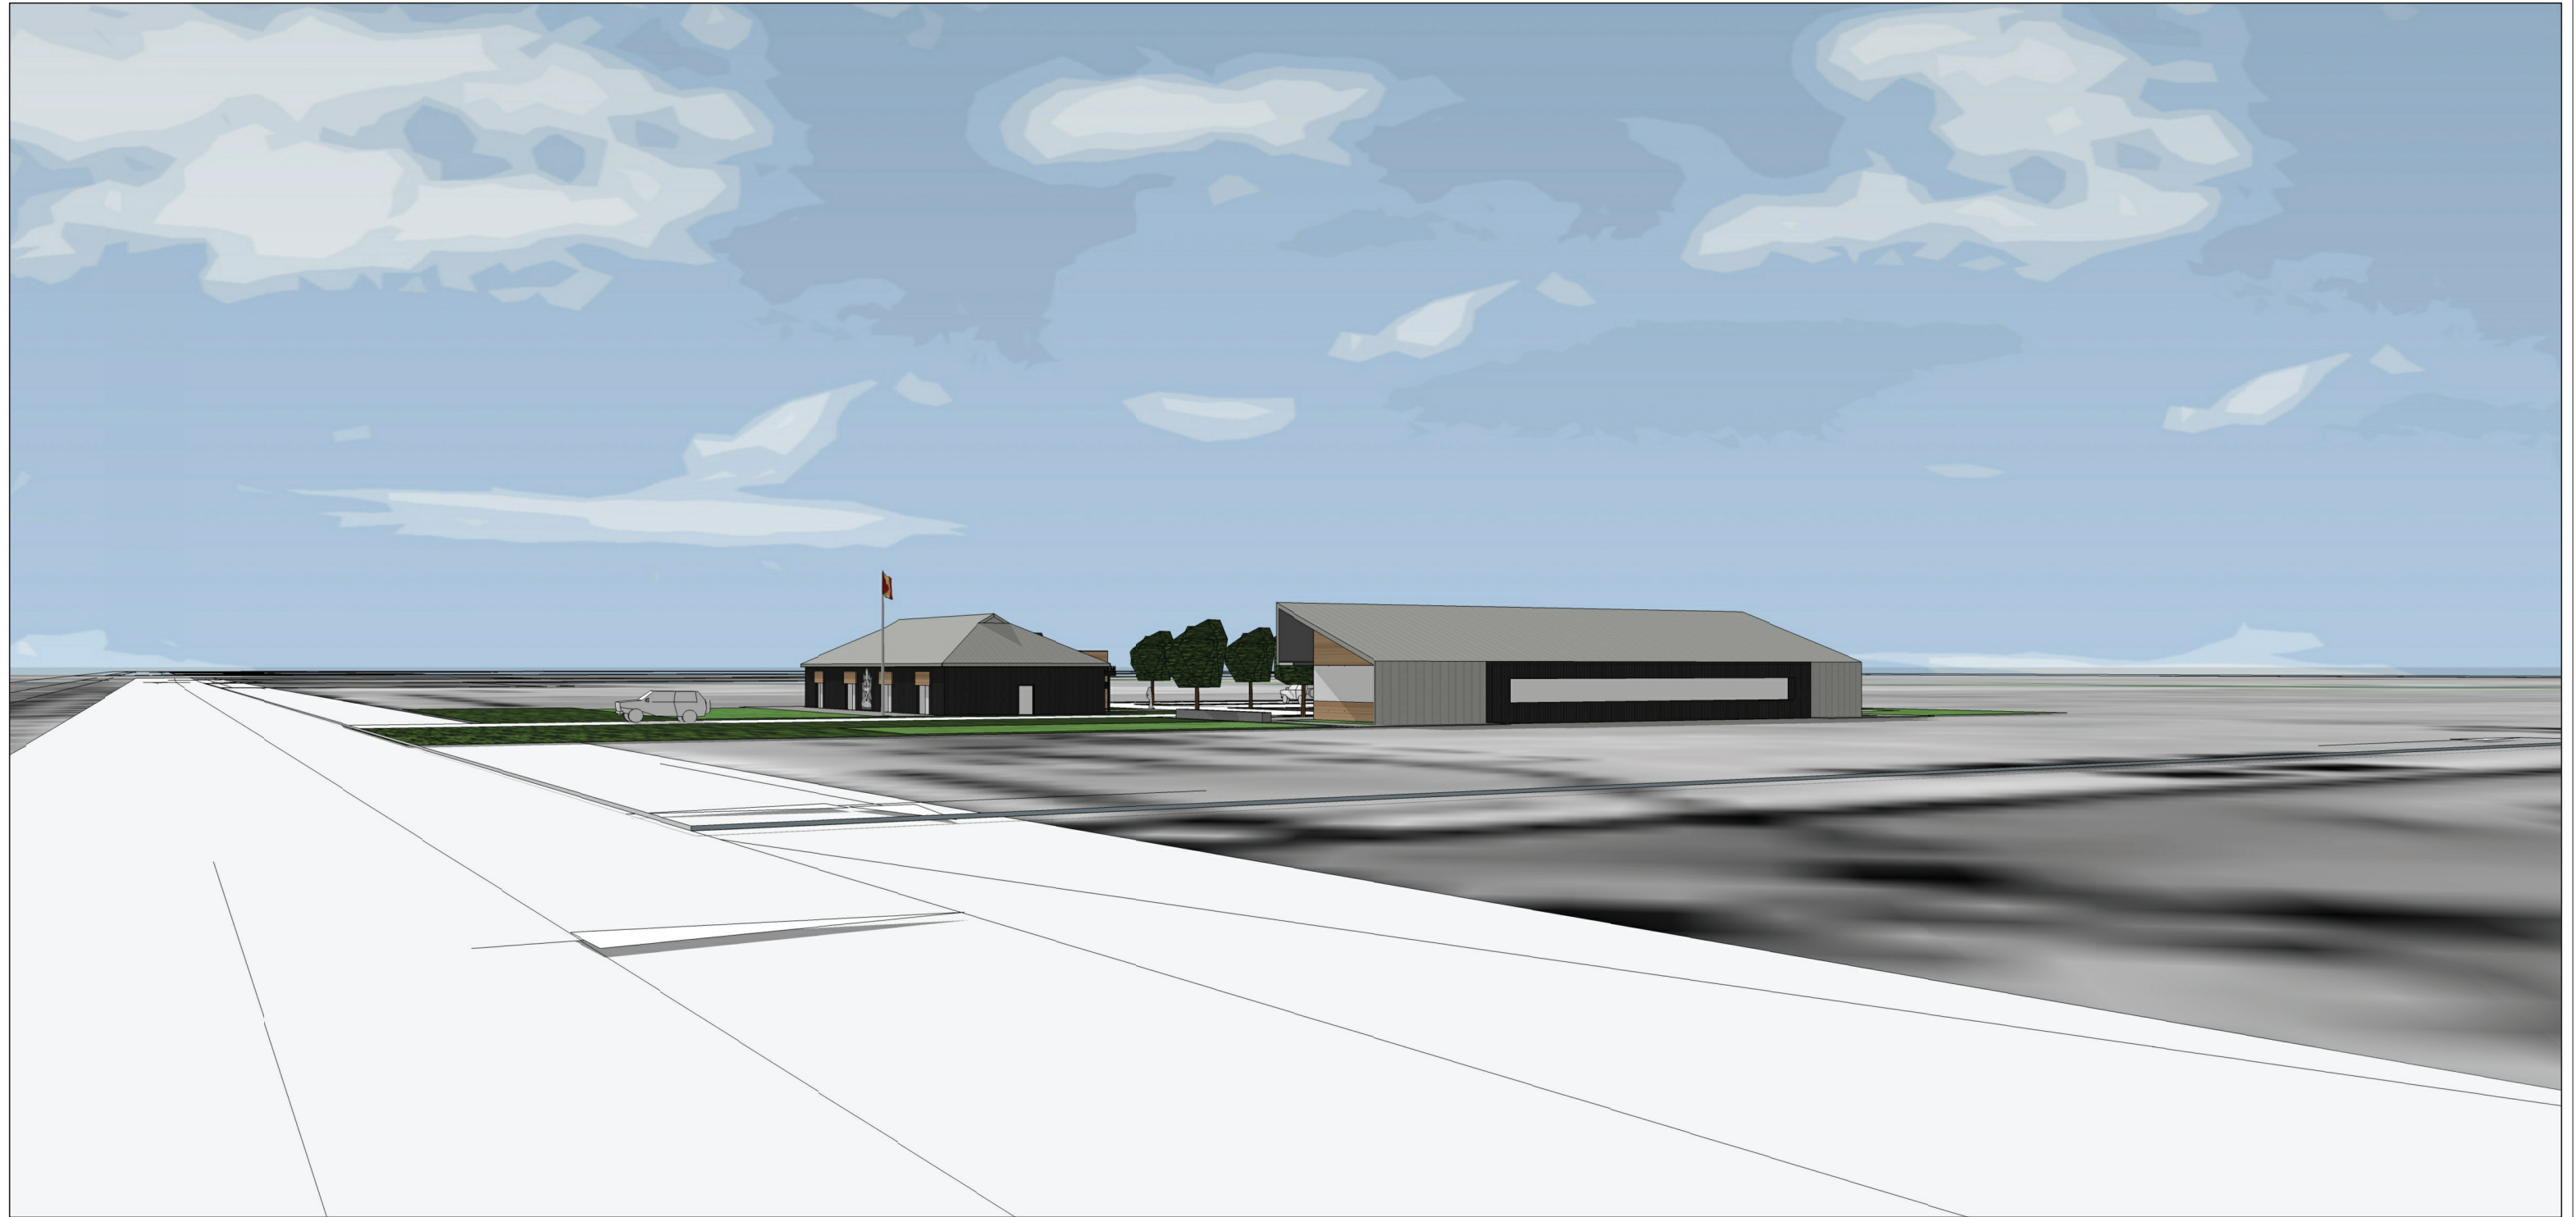

PLOT DATE: FRIDAY, JANUARY 6, 2017

McNAB / BRAESIDE
McNAB / BRAESIDE ONTARIO

PERSPECTIVE

PLOT DATE: FRIDAY, JANUARY 6, 2017

McNAB / BRAESIDE
McNAB / BRAESIDE ONTARIO

PERSPECTIVE

PLOT DATE: FRIDAY, JANUARY 6, 2017

McNAB / BRAESIDE

McNAB / BRAESIDE

ONTARIO

PERSPECTIVE

PLOT DATE: FRIDAY, JANUARY 6, 2017

McNAB / BRAESIDE

McNAB / BRAESIDE

ONTARIO

PERSPECTIVE

PLOT DATE: FRIDAY, JANUARY 6, 2017

McNAB / BRAESIDE
McNAB / BRAESIDE ONTARIO

PERSPECTIVE

PLOT DATE: FRIDAY, JANUARY 6, 2017

McNAB / BRAESIDE

McNAB / BRAESIDE

ONTARIO

PERSPECTIVE

PLOT DATE: Wednesday, December 21, 2016

McNAB / BRAESIDE TOWN HALL
RUSSET DR. ONTARIO

PERSPECTIVE

PLOT DATE: Wednesday, December 21, 2016

McNAB / BRAESIDE TOWN HALL
RUSSET DR. ONTARIO

PERSPECTIVE