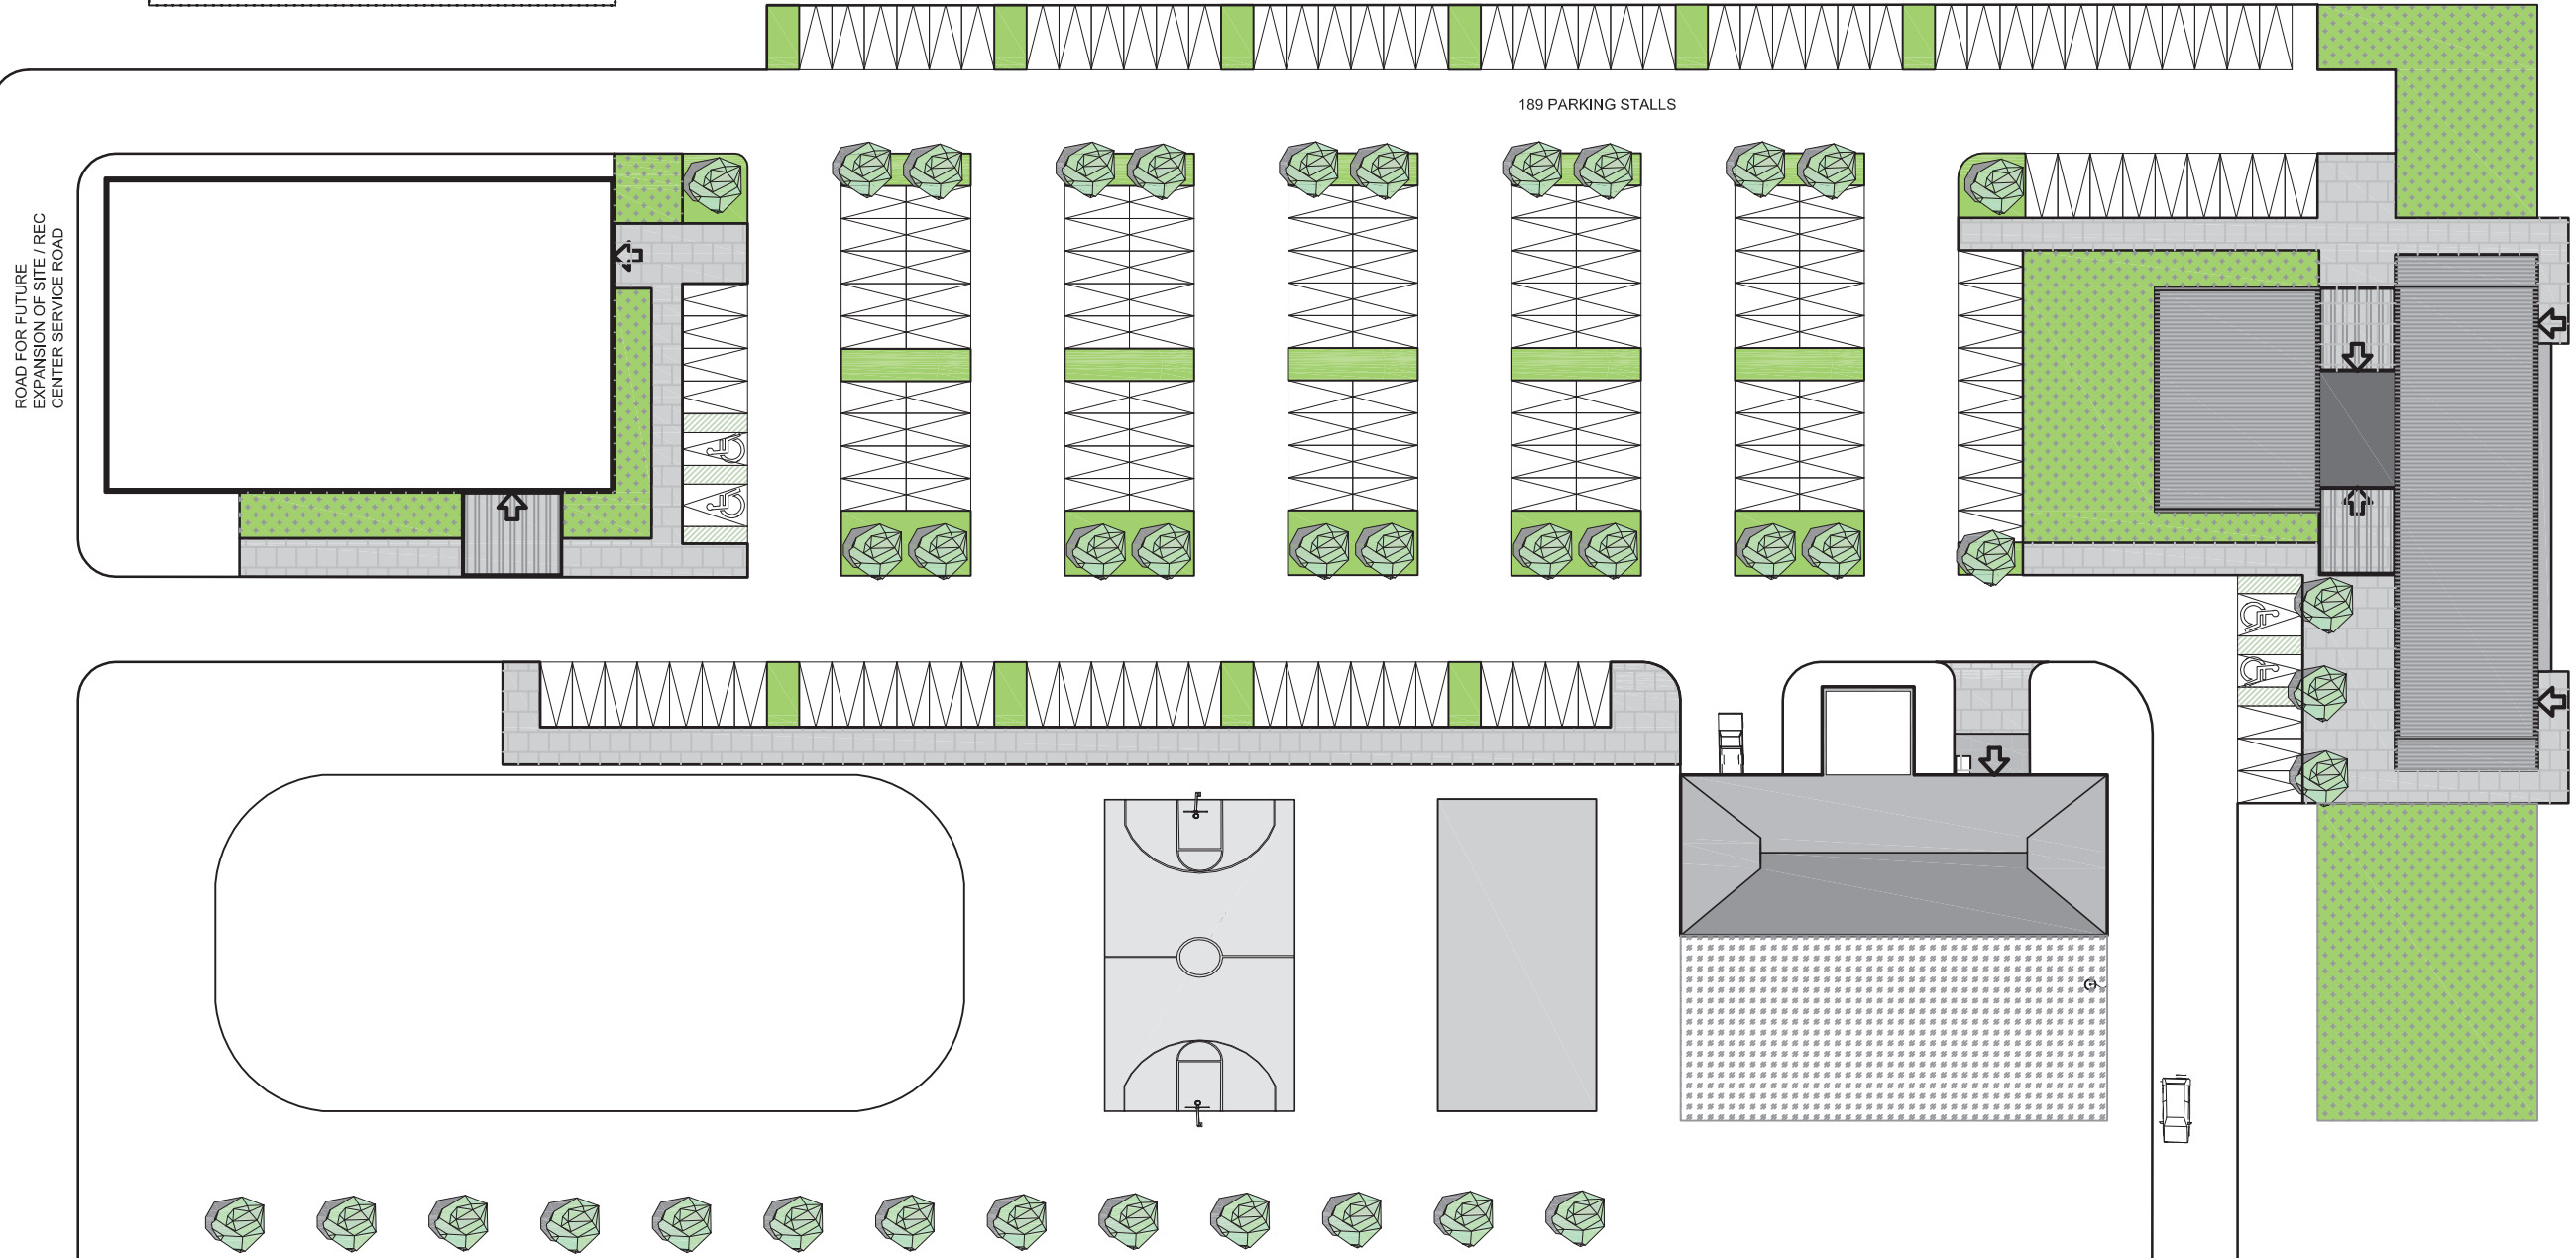

-  HARDCAPED AREA
-  LANDSCAPED AREA (GARDEN)
-  LANDSCAPED AUXILIARY AREA
-  BUILDING ENTRANCE
-  PROPOSED TREE

TOTAL PAVED AREA	3065 m ²
TOTAL HARDCAPE	590 m ²
TOTAL LANDSCAPE	993 m ²
TOTAL LANDSCAPE AUXILIARY SPACE	506 m ²

SITE PLAN PHASE 1

1:600

PLOT DATE: FRIDAY, JANUARY 6, 2017

McNAB / BRAESIDE

McNAB / BRAESIDE

ONTARIO

189 PARKING STALLS

ROAD FOR FUTURE
EXPANSION OF SITE / REC
CENTER SERVICE ROAD

-  HARDCAPED AREA
 -  LANDSCAPED AREA (GARDEN)
 -  LANDSCAPED AUXILIARY AREA
 -  BUILDING ENTRANCE
 -  PROPOSED TREE
 -  FENCE
- | | |
|------------------|-----------------------|
| TOTAL PAVED AREA | 8580 m ² |
| TOTAL HARDCAPE | 1173.5 m ² |
| TOTAL LANDSCAPE | 1165 m ² |
| AUXILIARY SPACE | 506 m ² |

PLOT DATE: MONDAY, JANUARY 9, 2017

PERNEEL BUILDING FLOOR PLAN

1/8" = 1'-0"

PLOT DATE: 09/01/2017

McNAB / BRAESIDE TOWN CENTRE

RUSSET DR.

ONTARIO

PERSPECTIVE